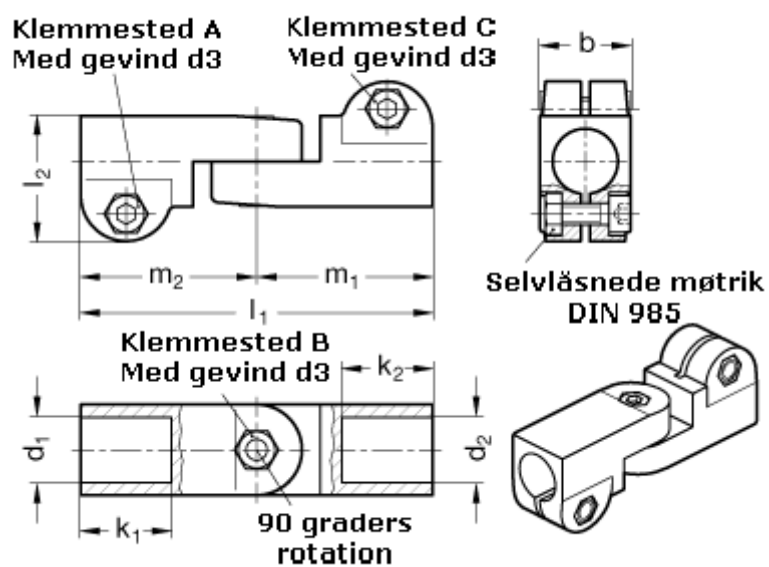

Article number: 20285B16B162BL

Description: E+G Swivel clamp connector joint
GN285-B16-B16-2-BL

Measures

$b = 25$	$m_1 = 48.5$
$d_1 = B16$	$m_2 = 48.5$
$d_2 = B16$	
$d_3 = M 6$	
$k_1 = 25$	
$k_2 = 25$	
$l_1 = 97$	
$l_2 = 34.5$	